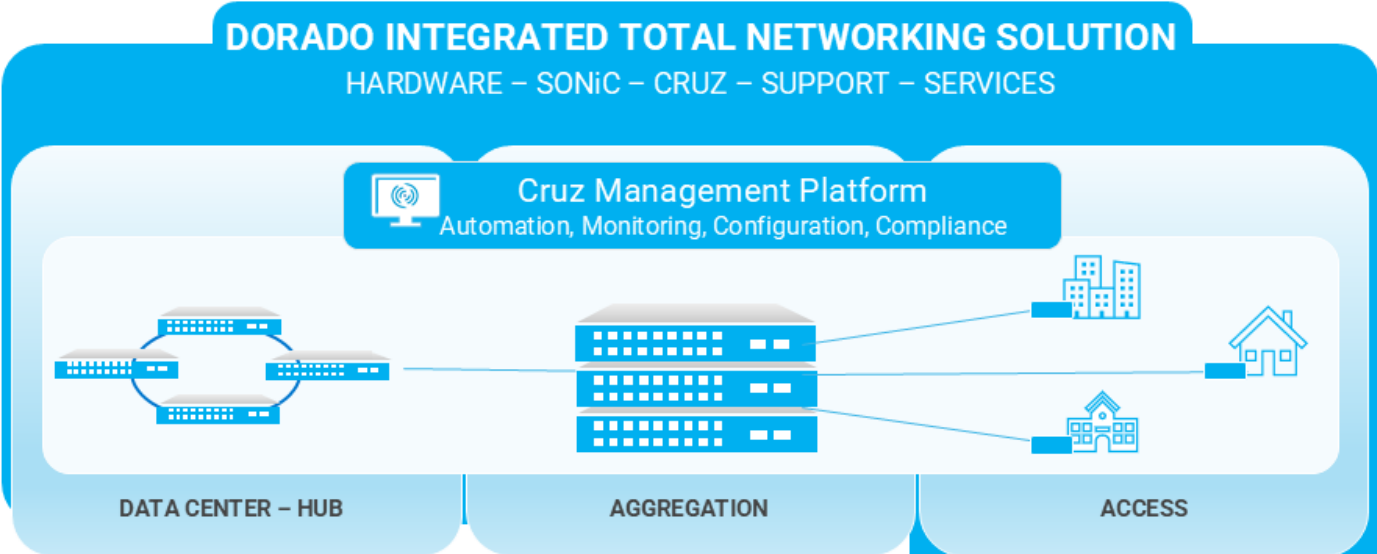

End-to-End Open Networking Solutions

Wired & Wireless Infrastructures – SONiC | OPENWIFI

Simple, Cost-Effective, Total Open Networking Solutions

Dorado's offers End-to-End Open Networking Solutions for Wired & Wireless Infrastructures, including Whitebox Open Networking Hardware, Software for Open Networking in the Cloud (SONiC), OpenWifi, and more. We specialize in empowering WISPs with cutting-edge open networking solutions that deliver value across Broadband Access, WiFi, FTTx / ETTx, and 5G technologies. Our cost-effective hardware-SONiC-software packages are designed to help you build robust, future-proof networks, break free from proprietary systems and bring substantial cost savings, simplicity, and scalability to your operations.

Maximum Hardware Choice & Agility

- Plug & Play Flexibility
- No Vendor Lock-in
- Lowest TCO
- Long Lifecycle

Seamlessly Extend Dorado's Solutions

- Corporate Data Centers
- Campus Environments

Simplify Operations with Cruz OSS Broadband Management Platform

- Hardened, User-friendly Tools for Monitoring, Automation, Compliance, Service Provisioning
- Single Source of Truth DB for Invaluable Visibility and Control
- Advanced Troubleshooting to Proactively Resolve Issues and Reduce Truck Rolls
- Reduce OPEX
- Multi-vendor
- Deploy On-premises or Cloud-based

Single Source of Technology Stack, Deployment Services, and Ongoing Support Ensures Simplicity & Reliability

Your Path to Open Networking

Dorado Integrated Packages – HW | SONiC | SUPPORT | SERVICES | CRUZ OSS